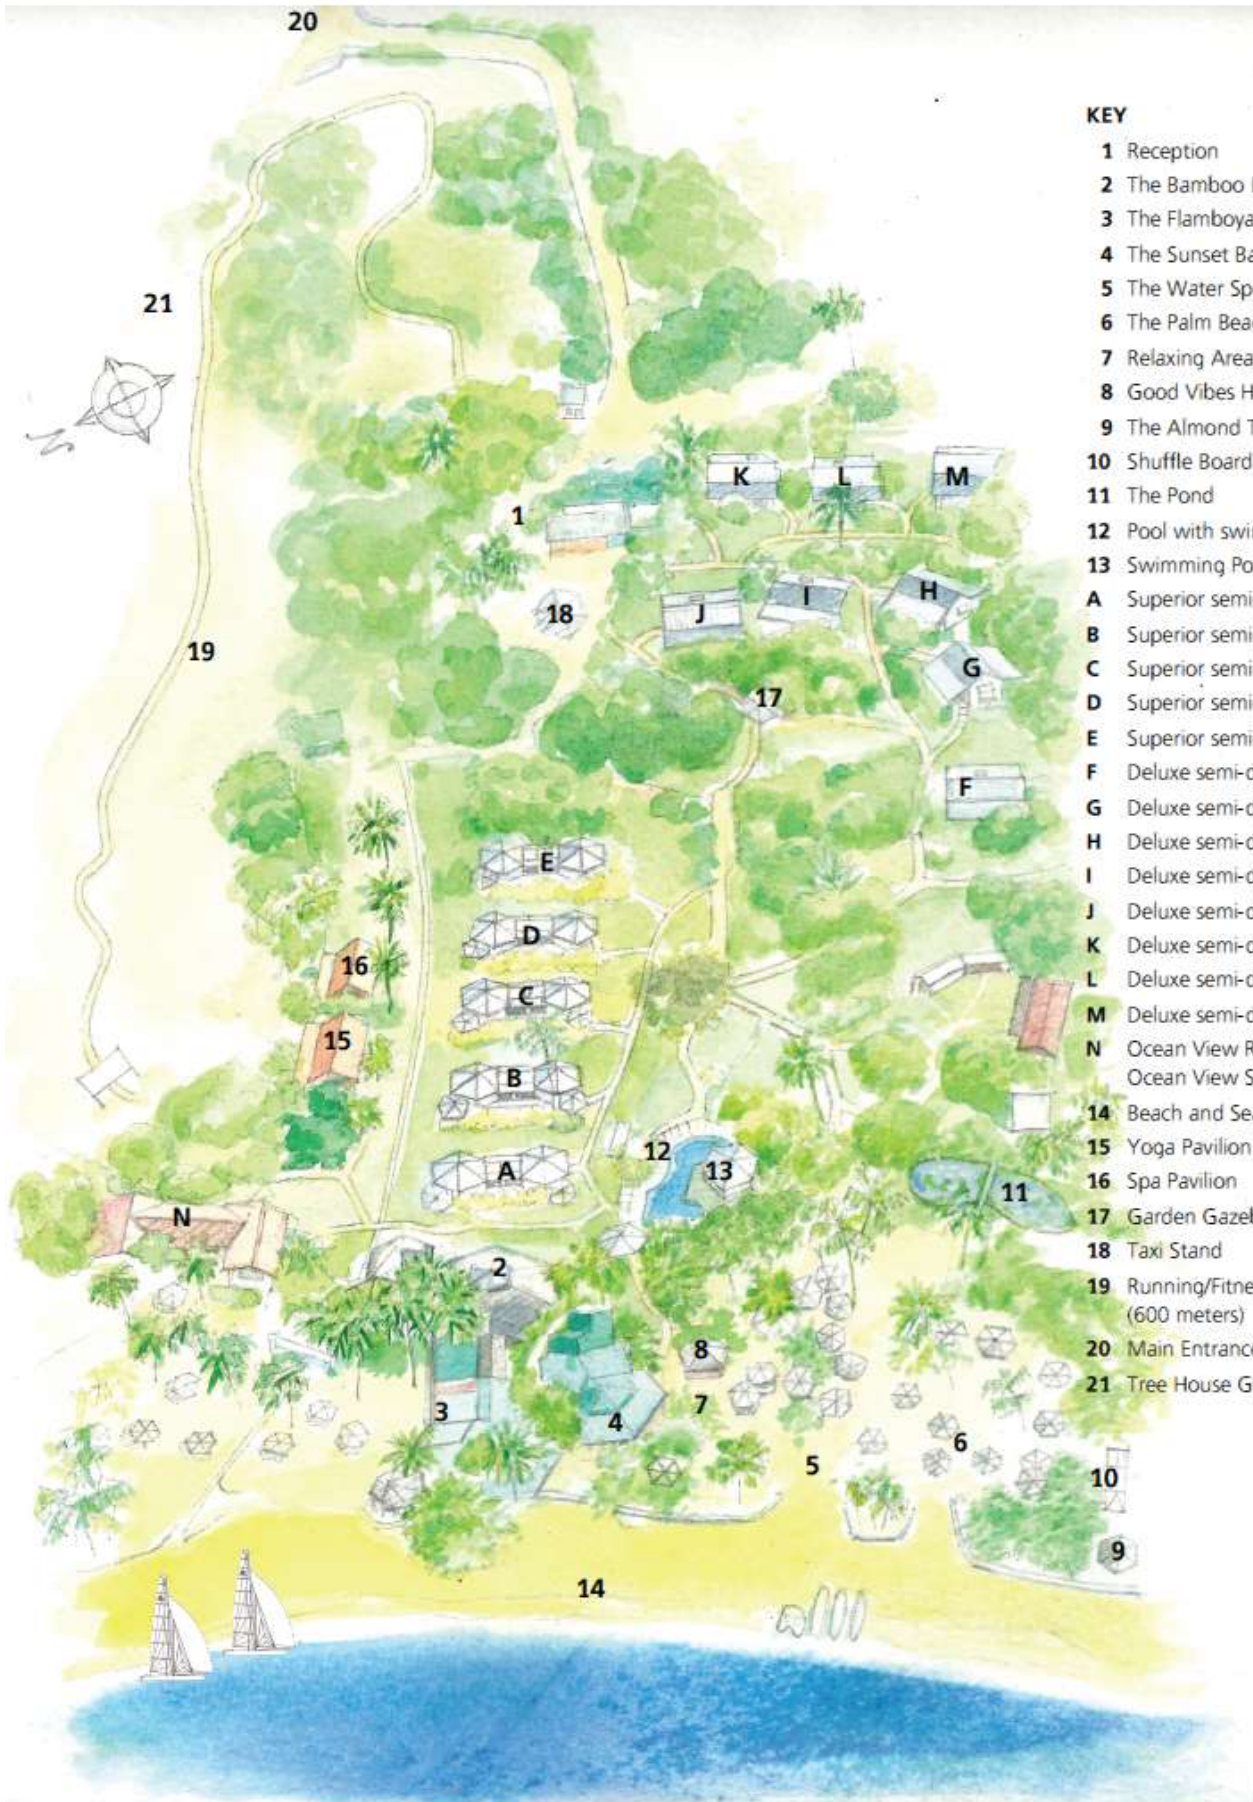

East Winds, St Lucia

ILLUSTRATED PROPERTY MAP

KEY

- 1 Reception
- 2 The Bamboo Lounge
- 3 The Flamboyant Dining Room
- 4 The Sunset Bar & Lounge
- 5 The Water Sports
- 6 The Palm Beach Huts
- 7 Relaxing Area
- 8 Good Vibes Hut for Excursions
- 9 The Almond Tree Deck
- 10 Shuffle Board
- 11 The Pond
- 12 Pool with swim-up bar
- 13 Swimming Pool Bar
- A Superior semi-detached cottage
- B Superior semi-detached cottage
- C Superior semi-detached cottage
- D Superior semi-detached cottage
- E Superior semi-detached cottage
- F Deluxe semi-detached cottage
- G Deluxe semi-detached cottage
- H Deluxe semi-detached cottage
- I Deluxe semi-detached cottage
- J Deluxe semi-detached cottage
- K Deluxe semi-detached cottage
- L Deluxe semi-detached cottage
- M Deluxe semi-detached cottage
- N Ocean View Rooms and Ocean View Suite
- 14 Beach and Sea
- 15 Yoga Pavilion
- 16 Spa Pavilion
- 17 Garden Gazebo
- 18 Taxi Stand
- 19 Running/Fitness track (600 meters)
- 20 Main Entrance
- 21 Tree House Gym